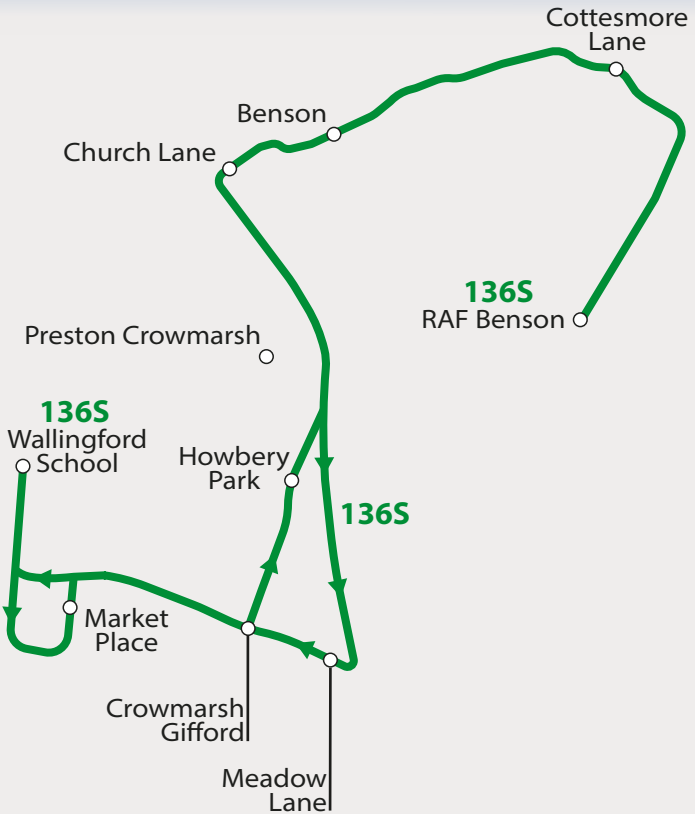

Thames Travel

Blue Bus Services

Wallingford School

Academic Year 2021/2022

South **Oxfordshire**
ZONE

Valid on all routes within South Oxfordshire Zone, as well as the 136S service.